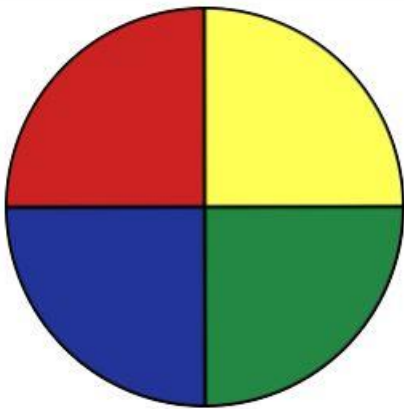

Lab -05
Implementation

You clicked at (118, 83). You clicked on the button surface.

You clicked at (194, 161). You clicked the button border.

Clicked at (175, 83) - Region: Yellow, Angle: 347.228757435099

Clicked at (47, 60) - Region: Red, Angle: 217.042474773083

Clicked at (56, 140) - Region: Blue, Angle: 137.726310993906

Clicked at (165, 151) - Region: Green, Angle: 38.1182763693631