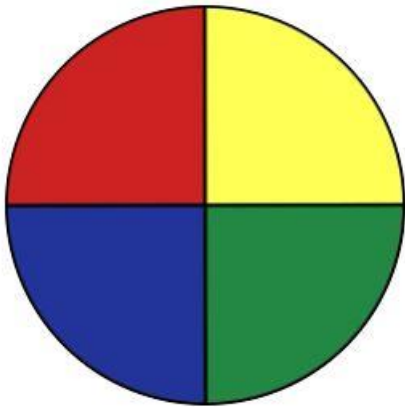

Lab -05
Implementation

You clicked at (118, 83). You clicked on the button surface.

You clicked at (194, 161). You clicked the button border.

Clicked at (175, 83) - Region: Yellow, Angle: 347.228757435099

Clicked at (47, 60) - Region: Red, Angle: 217.042474773083

Clicked at (56, 140) - Region: Blue, Angle: 137.726310993906

Clicked at (165, 151) - Region: Green, Angle: 38.1182763693631