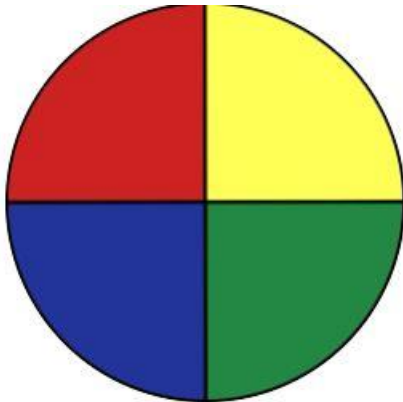

Lab -05
Implementation

You clicked at (118, 83). You clicked on the button surface.

You clicked at (194, 161). You clicked the button border.

Clicked at (175, 83) - Region: Yellow, Angle: 347.228757435099

Clicked at (47, 60) - Region: Red, Angle: 217.042474773083

Clicked at (56, 140) - Region: Blue, Angle: 137.726310993906

Clicked at (165, 151) - Region: Green, Angle: 38.1182763693631