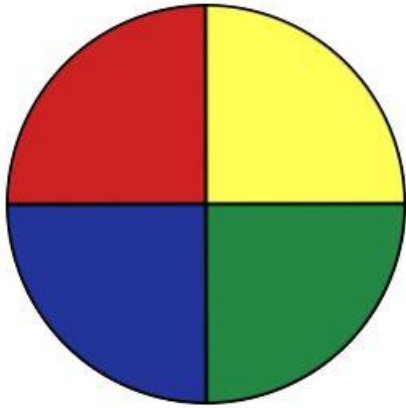

Lab -05
Implementation

You clicked at (118, 83). You clicked on the button surface.

You clicked at (194, 161). You clicked the button border.

Clicked at (175, 83) - Region: Yellow, Angle: 347.228757435099

Clicked at (47, 60) - Region: Red, Angle: 217.042474773083

Clicked at (56, 140) - Region: Blue, Angle: 137.726310993906

Clicked at (165, 151) - Region: Green, Angle: 38.1182763693631